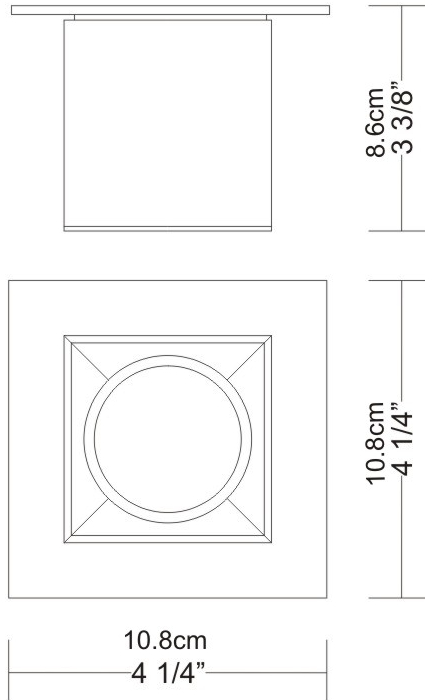

PROJECT	_____
TYPE	_____
SPECIFIER	_____
QUANTITY	_____
DATE	_____

DAU SINGLE SURFACE

D92014-

base number   Finish
Options

1. To build a product code in our configurator select the specify button on the base model # product page
2. To build a manual product code on this datasheet choose from the options listed below in blue font and add the suffix to the base model #

GENERAL

Series: Dau _____
Subseries: Dau Single _____
Brand: Milan _____
Division: Design _____
Mounting Type: Surface _____
Mounting Location: Ceiling _____
Subcategory: Downlight _____

PHYSICAL

Shape: Cube _____
Length (mm): 80 _____
Length (in): 3 1/8 _____
Width (mm): 80 _____
Width (in): 3 1/8 _____
Height (mm): 87 _____
Height (in): 3 7/16 _____
Light Distribution: Direct _____
Weight (kg): 0.82 _____
Weight (lbs): 1.81 _____
Fixture Finish: [BAL / MWL / BSL](#) _____
Fixture Material: Extruded Aluminum _____

ELECTRICAL

Number of Lamps: 1 _____
Lamp Type: LED Retrofit _____
Lamp Shape: MR16 _____
Bulb Included: Bulb Not Included _____
Max. Wattage Per Lamp (W): 4 _____
Lamp Base: GU10 _____
Input Voltage (V): 120 _____

LED

OPTICAL

RATINGS AND CERTIFICATIONS

Certified By: Certified for North American Standards _____
IP rating: IP20 _____