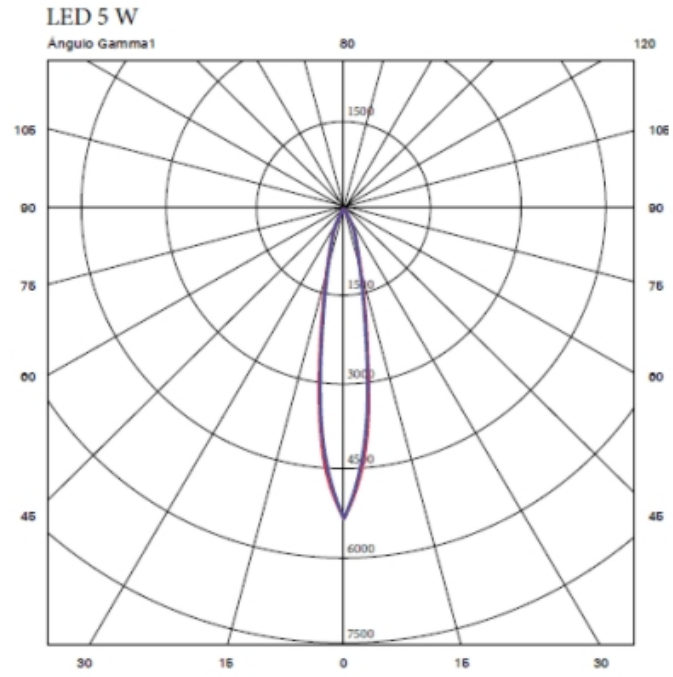

DAU SINGLE SURFACE

D92014-

PROJECT	
TYPE	
SPECIFIER	
QUANTITY	
DATE	

D