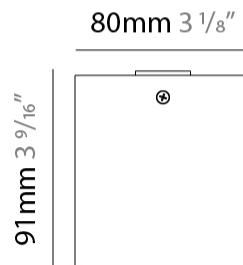

DAU SINGLE SURFACE

D92126R9-

base number Finish
Options

1. To build a product code in our configurator select the specify button on the base model # product page
2. To build a manual product code on this datasheet choose from the options listed below in blue font and add the suffix to the base model #

GENERAL

Series: Dau
Subseries: Dau Single
Brand: Milan
Division: Design
Mounting Type: Surface
Mounting Location: Ceiling
Subcategory: Downlight

PHYSICAL

Shape: Cube
Length (mm): 80
Length (in): 3 1/8
Width (mm): 80
Width (in): 3 1/8
Height (mm): 91
Height (in): 3 9/16
Light Distribution: Direct
Fixture Finish: BAL / MWL / BSL
Fixture Material: Extruded Aluminum

ELECTRICAL

Lamp Type: LED
Input Wattage (W): 10
Total Output Wattage (W): 9.3
Dimming: Tri-Mode (Non-Dimming and Phase Dimming (120Vac only) and 0-10V Dimming)
Driver Included: No
Driver Location: Remote
Driver Type: Constant Current
Input Voltage (V): 120 - 277
Constant Current (MA): 350

LED

Number of LEDs: 1
Color Temperature (°K): 3000
Max. Delivered Lumen (lm): 956
CRI: >90 CRI
Lamp Life (hrs): 50000

OPTICAL

RATINGS AND CERTIFICATIONS

Certified By: Certified for North American Standards
IP rating: IP20

PROJECT
TYPE
SPECIFIER
QUANTITY
DATE