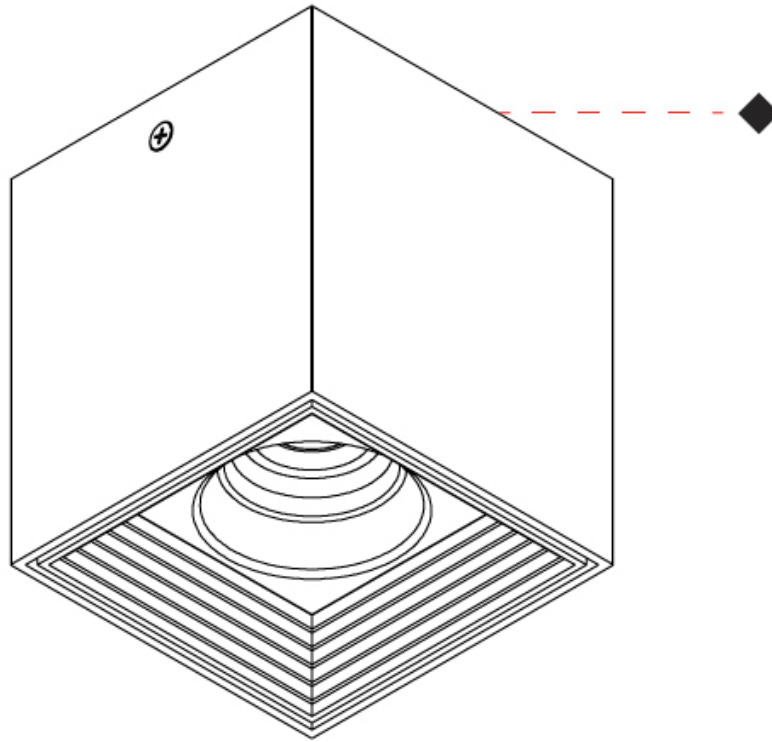

DAU SINGLE SURFACE

D92126R9-

PROJECT _____

TYPE _____

SPECIFIER _____

QUANTITY _____

DATE _____