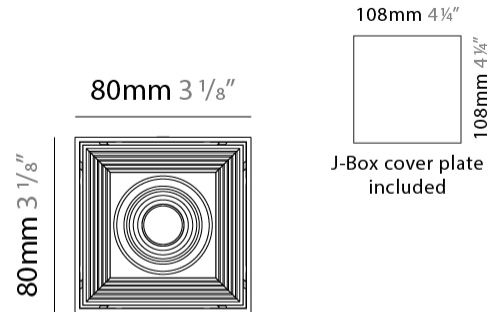

DAU SINGLE SURFACE

D92126R9-

base number Finish
Options

1. To build a product code in our configurator select the specify button on the base model # product page
2. To build a manual product code on this datasheet choose from the options listed below in blue font and add the suffix to the base model #

GENERAL

Series: Dau
Subseries: Dau Single
Brand: Milan
Division: Design
Mounting Type: Surface
Mounting Location: Ceiling
Subcategory: Downlight

PHYSICAL

Shape: Cube
Length (mm): 80
Length (in): 3 1/8
Width (mm): 80
Width (in): 3 1/8
Height (mm): 91
Height (in): 3 9/16
Light Distribution: Direct
Fixture Finish: BAL / MWL / BSL
Fixture Material: Extruded Aluminum

ELECTRICAL

Lamp Type: LED
Input Wattage (W): 10
Total Output Wattage (W): 9.3
Dimming: Tri-Mode (Non-Dimming and Phase Dimming (120Vac only) and 0-10V Dimming)
Driver Included: No
Driver Location: Remote
Driver Type: Constant Current
Input Voltage (V): 120 - 277
Constant Current (MA): 350

LED

Number of LEDs: 1
Color Temperature (°K): 3000
Max. Delivered Lumen (lm): 956
CRI: >90 CRI
Lamp Life (hrs): 50000

OPTICAL

RATINGS AND CERTIFICATIONS

Certified By: Certified for North American Standards
IP rating: IP20

PROJECT
TYPE
SPECIFIER
QUANTITY
DATE