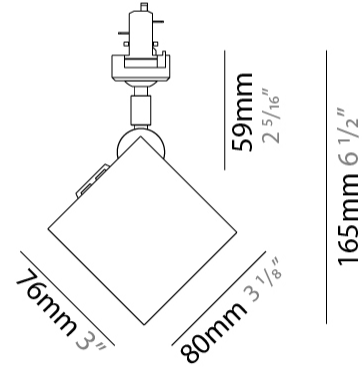

PROJECT	_____
TYPE	_____
SPECIFIER	_____
QUANTITY	_____
DATE	_____

DAU SINGLE TRACK

D96048R9-

base number Finish
Options

1. To build a product code in our configurator select the specify button on the base model # product page
2. To build a manual product code on this datasheet choose from the options listed below in blue font and add the suffix to the base model #

GENERAL

Series: Dau
Subseries: Dau Single
Brand: Milan
Division: Design
Mounting Type: Track
Mounting Location: Ceiling
Subcategory: Spots

PHYSICAL

Shape: Cube
Width (mm): 80
Width (in): 3 1/8
Height (mm): 165
Height (in): 6 1/2
Light Distribution: Adjustable / Direct
Fixture Finish: BAL / MWL / BSL
Fixture Material: Extruded Aluminum

ELECTRICAL

Number of Lamps: 1
Lamp Type: LED
Total Output Wattage (W): 9.3
Dimming: Phase Dimming (120Vac Only)
Input Voltage (V): 120

LED

Number of LEDs: 1
Color Temperature (°K): 3000
Max. Delivered Lumen (lm): 956
CRI: >90 CRI
Lamp Life (hrs): 50000

OPTICAL

RATINGS AND CERTIFICATIONS

Certified By: Certified for North American Standards
IP rating: IP20

80mm 3 1/8"