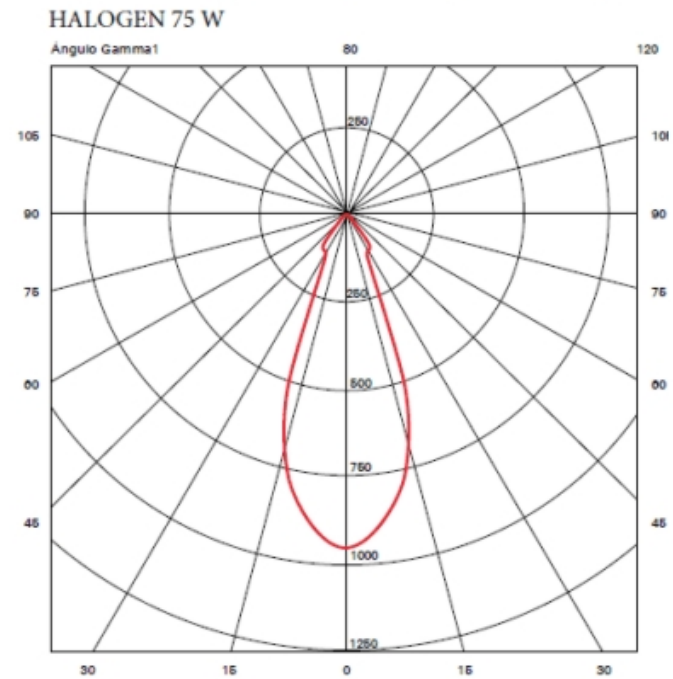

DAU SINGLE SURFACE

D92014-

PROJECT	
TYPE	
SPECIFIER	
QUANTITY	
DATE	

D